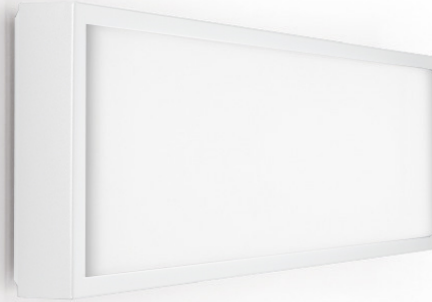

PROJECT	_____
TYPE	_____
NOTES	_____
QUANTITY	_____
DATE	_____

FLAT SURFACE

D12060

GENERAL

Series: Flat
Division: Design
Mounting Type: Surface
Mounting Location: Ceiling
Subcategory: Ambient

PHYSICAL

Shape: Rectangle
Length (mm): 597
Length (in): 23 1/2
Width (mm): 222
Width (in): 8 3/4
Height (mm): 83
Height (in): 3 1/4
Extension (mm): 83
Extension (in): 3 1/4
Light Distribution: Direct
Weight (kg): 2.73
Weight (lbs): 6
Diffuser: Opal White Satin Acrylic
Fixture Finish: WHI
Fixture Material: Aluminum

ELECTRICAL

Number of Lamps: 2
Lamp Type: T5 Fluorescent
Bulb Included: Bulb Not Included
Total Output Wattage (W): 48
Max. Wattage Per Lamp (W): 24
Lamp Base: G5
Dimming: Phase Dimming (120Vac Only)
Driver Included: Yes
Driver Location: Integrated
Driver Type: Ballast - Universal
Input Voltage (V): 120 - 277
Upon Request: (Not included - see components) Integral: Phase dimming / Lutron

LED

OPTICAL

RATINGS AND CERTIFICATIONS

Certified By: CSA Certified to UL and CSA Standards
IP rating: IP20

597mm 23 1/2"