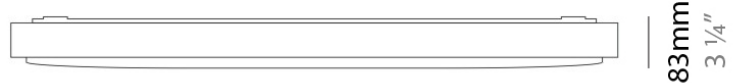

PROJECT	_____
TYPE	_____
NOTES	_____
QUANTITY	_____
DATE	_____

FLAT SURFACE

D12060

GENERAL

Series: Flat
Division: Design
Mounting Type: Surface
Mounting Location: Ceiling
Subcategory: Ambient

PHYSICAL

Shape: Rectangle
Length (mm): 597
Length (in): 23 1/2
Width (mm): 222
Width (in): 8 3/4
Height (mm): 83
Height (in): 3 1/4
Extension (mm): 83
Extension (in): 3 1/4
Light Distribution: Direct
Weight (kg): 2.73
Weight (lbs): 6
Diffuser: Opal White Satin Acrylic
Fixture Finish: WHI
Fixture Material: Aluminum

ELECTRICAL

Number of Lamps: 2
Lamp Type: T5 Fluorescent
Bulb Included: Bulb Not Included
Total Output Wattage (W): 48
Max. Wattage Per Lamp (W): 24
Lamp Base: G5
Dimming: Phase Dimming (120Vac Only)
Driver Included: Yes
Driver Location: Integrated
Driver Type: Ballast - Universal
Input Voltage (V): 120 - 277
Upon Request: (Not included - see components) Integral: Phase dimming / Lutron

LED

OPTICAL

RATINGS AND CERTIFICATIONS

Certified By: CSA Certified to UL and CSA Standards
IP rating: IP20

597mm 23 1/2"